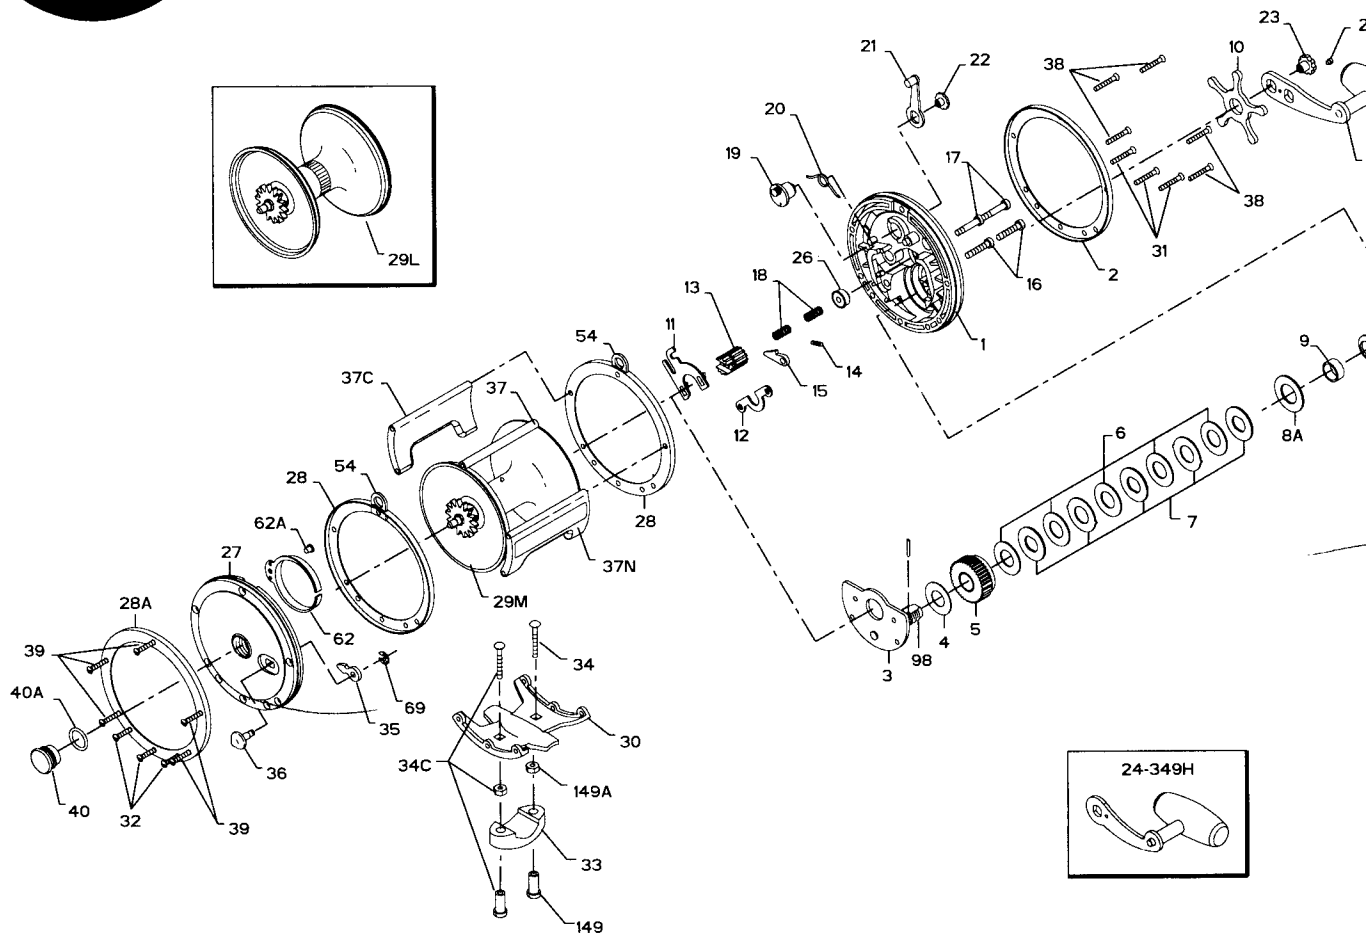

PARTS AND PRICE LIST FOR MODELS 113H, 113HL AND 113HLW

Key No.	Part No.	Description	Price
1	1N-113H	Right Side Plate	\$7.90
2	2-113H-O	Outer Right Side Ring	4.55
3	3-113H	Bridge w/Sleeve	8.75
4	4-349	Fiber Washer	.40
5	5-113H	Main Gear	6.35
6	6-113H	Drag Washer (5 req.)	1.05
7	7C-113H	Metal Washer Set	4.00
8	8-349	Tension Spring	.90
8A	18-970	Tension Spring Drag	.90
9	9-113H	Spacing Sleeve	2.60
10	10-349	Star Drag Wheel	4.40
11	11-113	Eccentric Jack	1.60
12	12-60	Pinion Yoke	.90
13	13-113H	Pinion	3.10
14	14-99	Dog Spring	.40
15	15-113H	Dog	.90
16	16-113H	Lower Bridge Screw	.40
17	17-113H	Upper Bridge Screw	.40
18	18-60	Clutch Spring	.40
19	19-113	Eccentric	2.25
20	20-155	Eccentric Spring	.40
21	21-66	Eccentric Lever	1.50
22	22-99	Eccentric Screw	1.50
23	23-114	Handle Screw	2.65
23A	110-60	Handle Lock Screw	.40
24	24-113H	Handle	8.80
	24-349H	Handle (113HL-113HLW)	10.00
26	26-113H	Right Side Bearing	13.50
27	27N-113H	Left Side Plate	6.00
28	2-113-I	Inner Left Side Ring	4.55
28A	2-113-O	Outer Left Side Ring	4.55
29M	29M-113H	Spool	36.00